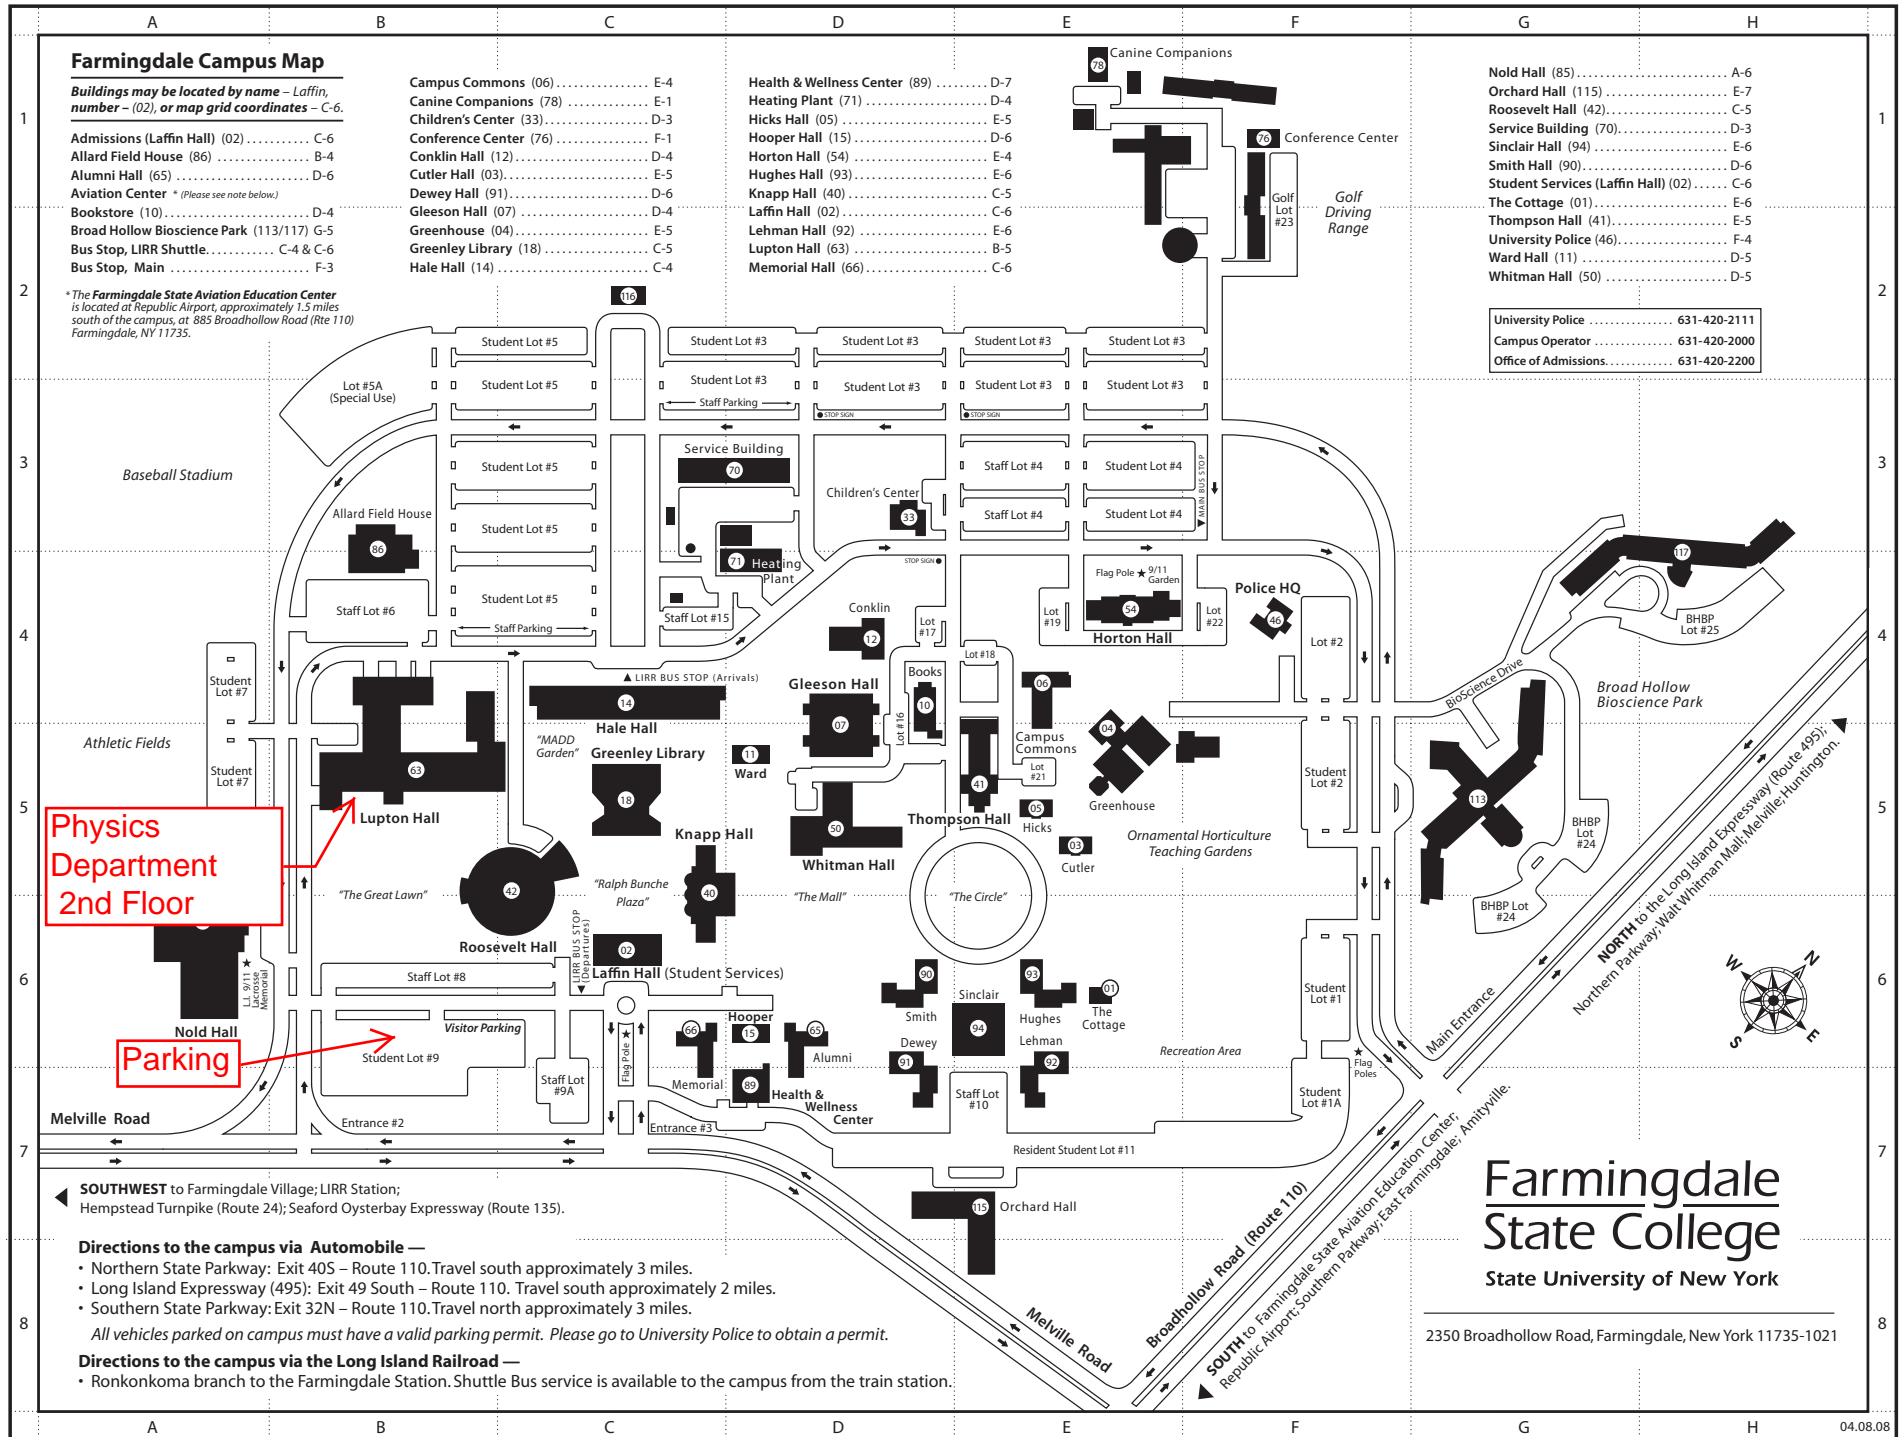

- Admissions (Laffin Hall) (02) C-6
- Allard Field House (86) B-4
- Alumni Hall (65) D-6
- Aviation Center * (Please see note below) D-4
- Bookstore (10) D-4
- Broad Hollow Bioscience Park (113/117) G-5
- Bus Stop, LIRR Shuttle ..... C-4 & C-6
- Bus Stop, Main F-3

- Campus Commons (06) E-4
- Canine Companions (78) E-1
- Children's Center (33) D-3
- Conference Center (76) F-1
- Conklin Hall (12) D-4
- Cutler Hall (03) E-5
- Dewey Hall (91) D-6
- Gleeson Hall (07) D-4
- Greenhouse (04) E-5
- Greenley Library (18) C-5
- Hale Hall (14) C-4

- Health & Wellness Center (89) D-7
- Heating Plant (71) D-4
- Hicks Hall (05) E-5
- Hooper Hall (15) D-6
- Horton Hall (54) E-4
- Hughes Hall (93) E-6
- Knapp Hall (40) C-5
- Laffin Hall (02) C-6
- Lehman Hall (92) E-6
- Lupton Hall (63) B-5
- Memorial Hall (66) C-6

- Nold Hall (85) A-6
- Orchard Hall (115) E-7
- Roosevelt Hall (42) C-5
- Service Building (70) D-3
- Sinclair Hall (94) E-6
- Smith Hall (90) D-6
- Student Services (Laffin Hall) (02) C-6
- The Cottage (01) E-6
- Thompson Hall (41) E-5
- University Police (46) F-4
- Ward Hall (11) D-5
- Whitman Hall (50) D-5

University Police	631-420-2111
Campus Operator	631-420-2000
Office of Admissions	631-420-2200

Physics Department 2nd Floor

Parking

◀ **SOUTHWEST** to Farmingdale Village; LIRR Station; Hempstead Turnpike (Route 24); Seaford Oysterbay Expressway (Route 135).

Directions to the campus via Automobile —

- Northern State Parkway: Exit 405 – Route 110. Travel south approximately 3 miles.
- Long Island Expressway (495): Exit 49 South – Route 110. Travel south approximately 2 miles.
- Southern State Parkway: Exit 32N – Route 110. Travel north approximately 3 miles.

All vehicles parked on campus must have a valid parking permit. Please go to University Police to obtain a permit.

Directions to the campus via the Long Island Railroad —

- Ronkonkoma branch to the Farmingdale Station. Shuttle Bus service is available to the campus from the train station.

Farmingdale State College
State University of New York

2350 Broadhollow Road, Farmingdale, New York 11735-1021